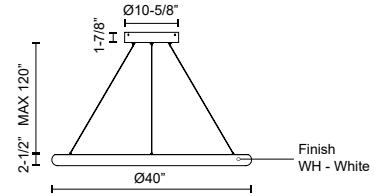

CUMULUS MINOR PD80340

PENDANTS

PROJECT

DESCRIPTION

An illuminated circumference of bright uniform light the CUMULUS MINOR is devoid of extraneous detail appearing as a single endless loop. The miniscule ovoid profile of the polymeric ring condenses the lamp assembly into a compact yet airy visual footprint, a reduced scale from the substantial CUMULUS pendant series. Available in multiple sizes.

SPECIFICATION DETAILS

Fixture Dimensions	D40" x H2-1/2"
Light Source	LED with DC Driver
Wattage	82W
Total Lumens	8610lm
Delivered Lumens	7542lm
Voltage	120V
Color Temperature	3000K
CRI (Ra)	90CRI
Optional Color Temps	2700K - 5000K Available, Minimum Order Quantities Apply
LED Rated Life	50,000 hours
Dimming	100% - 10%, TRIAC or ELV Dimmer (Not Included)
Diffuser Details	White Acrylic Diffuser
Adjustable	Yes
Wire Length	120" Max
Wire Type	Clear Coaxial Wire
Minimum Hang Height	20"
Sloped Ceiling Adaptable	Yes
Location	Dry
Canopy Dimensions	D11-7/8" x H1-7/8"
Paint Finish	WH02
Finish Option(s)	White

* For custom options, consult factory for details.

* For warranty information, please visit www.kuzcolighting.com/warranty