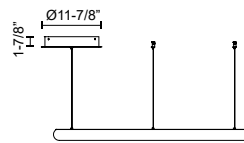

Side Canopy Option

KUZCO

CANADA: 19054 28TH AVENUE - SURREY, BC V3Z 6M3

USA: 3035 E. LONE MOUNTAIN ROAD - LAS VEGAS, NV 89081

WWW.KUZCOLIGHTING.COM

© 2021 KUZCO LIGHTING. ALL RIGHTS RESERVED.

COMMENT