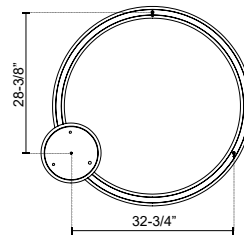

Side Canopy Option

KUZCO

CANADA: 19054 28TH AVENUE - SURREY, BC V3Z 6M3

USA: 3035 E. LONE MOUNTAIN ROAD - LAS VEGAS, NV 89081

WWW.KUZCOLIGHTING.COM

© 2021 KUZCO LIGHTING. ALL RIGHTS RESERVED.

COMMENT